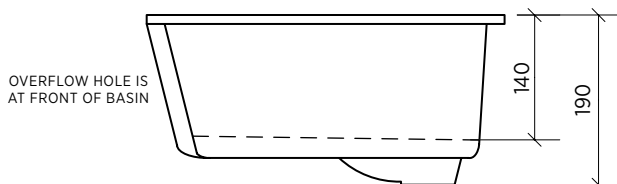

KYRA SBC-209

Under counter basin, square

The modern styling and generous capacity of this square undermount basin will complement any contemporary bathroom. Suits solid surface benchtops.

- ORDER CODE SBC-209
- TAPHOLE No taphole.
- WASTE Suits standard 32 mm waste with overflow (not supplied).
- OVERFLOW Overflow is at front of basin.
- MATERIAL White vitreous china.
- FIXING Refer to benchtop manufacturer's instructions for fixing basin to benchtop.
Use acetic cured silicone sealant. Do not use epoxy type adhesives.
Always use the actual basin to verify cutout.

Please note

- All measurements are in millimetres.
- Dimensions are nominal and subject to normal ceramic manufacturing variations of ± 5 mm.
- Fixing: Use acetic cured silicone sealant. Do not use epoxy type adhesives.
- Always use the actual basin to verify cutout.
- Specifications may vary without notice as part of our continuous improvement practices.
- Clean with a damp cloth. Do not use abrasive cleaners, liquids or pastes.