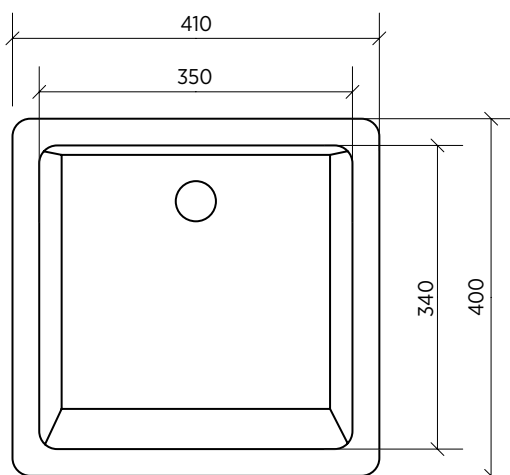

KYRA SBC-209

Under counter basin, square

The modern styling and generous capacity of this square undermount basin will complement any contemporary bathroom. Suits solid surface benchtops.

- ORDER CODE SBC-209
- TAPHOLE No taphole.
- WASTE Suits standard 32 mm waste with overflow (not supplied).
- OVERFLOW Overflow is at front of basin.
- MATERIAL White vitreous china.
- FIXING Refer to benchtop manufacturer's instructions for fixing basin to benchtop.
Use acetic cured silicone sealant. Do not use epoxy type adhesives.
Always use the actual basin to verify cutout.

Please note

- All measurements are in millimetres.
- Dimensions are nominal and subject to normal ceramic manufacturing variations of ± 5 mm.
- Fixing: Use acetic cured silicone sealant. Do not use epoxy type adhesives.
- Always use the actual basin to verify cutout.
- Specifications may vary without notice as part of our continuous improvement practices.
- Clean with a damp cloth. Do not use abrasive cleaners, liquids or pastes.